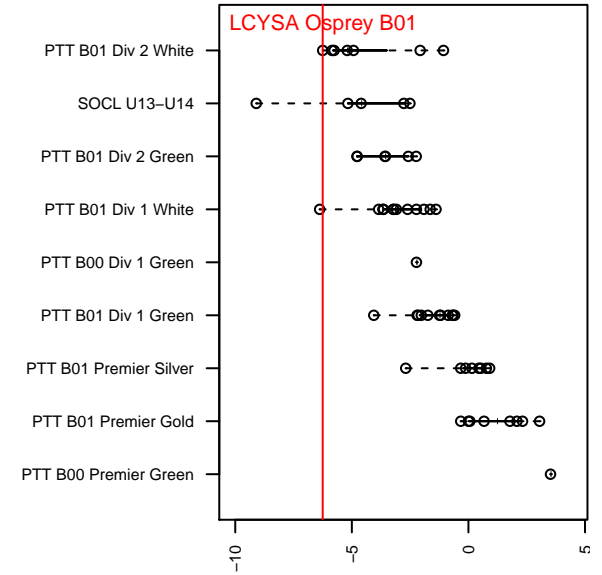

# LCYSA Osprey B01

Lower Columbia Youth Soccer Assoc.  
 Astoria, OR  
 B01 total strength=624  
 attack=0.56 defense=0.53  
 fall league = PTT B01 Div 2 White

alt names used:  
 LCYSA B14-Osprey  
 LCYSA U14 Osprey

Venues played:  
 2015 Summer Slam Silver/Bronze U14  
 2015 PTT B01 Division 2 White

**LCYSA Osprey B01**  
 Dots are actual minus expected GF (blue circles) and GA (red triangles).  
 Blue line is smoothed change in attack strength. Red is smoothed change in defense strength.

**attack and defense variance (black dot)  
relative to other teams  
and top 10 in region**

**attack and defense rating  
relative to others at age  
and all opponents in last 13 months**

**Performance relative to 13 month average**