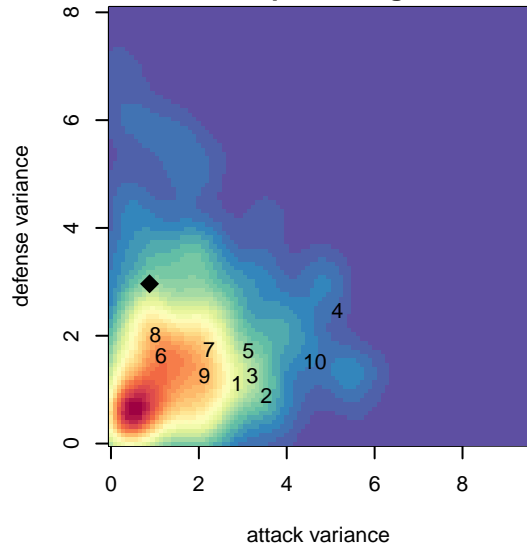

# LCYSA Osprey B01

Lower Columbia Youth Soccer Assoc.  
 Astoria, OR  
 B01 total strength=624  
 attack=0.56 defense=0.53  
 fall league = PTT B01 Div 2 White

alt names used:  
 LCYSA B14-Osprey  
 LCYSA U14 Osprey

Venues played:  
 2015 Summer Slam Silver/Bronze U14  
 2015 PTT B01 Division 2 White

**LCYSA Osprey B01**  
 Dots are actual minus expected GF (blue circles) and GA (red triangles).  
 Blue line is smoothed change in attack strength. Red is smoothed change in defense strength.

**attack and defense variance (black dot)  
relative to other teams  
and top 10 in region**

**attack and defense rating  
relative to others at age  
and all opponents in last 13 months**

**Performance relative to 13 month average**